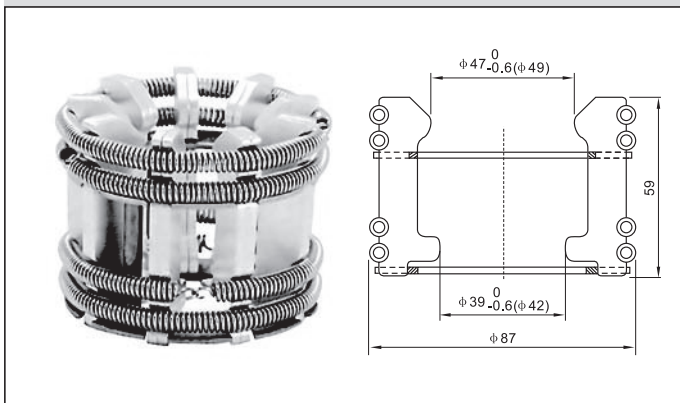

Model No.: LYA105 GC5-630/1000A Tulip contact with 18 sheets