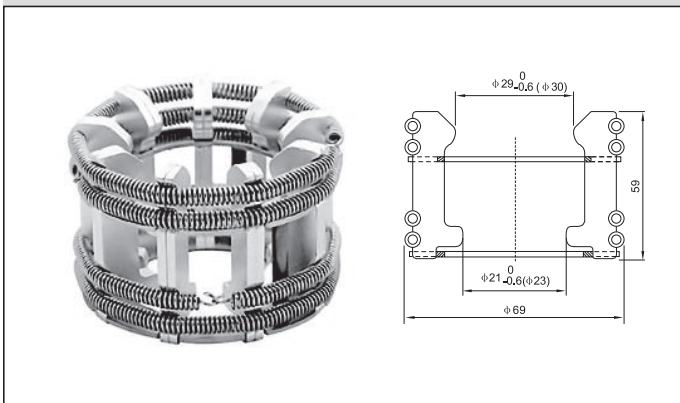

### Structural Features

- Annular spring with uniform pressure
- Adopt imported non-magnetic stainless steel, avoid eddy current
- Thick silver coating, strong abrasion strength
- Anti-tarnishing processing, avoid silver coating oxidation off
- Fixed contact insertion depth for reference:  $34 \pm 2$ mm

# TULIP CONTACT SERIES

Model No.: LYA119 GC5-630A Tulip contact with 12 sheets

Model No.: LYA103 GC5-630/1000A Tulip contact with 12 sheets

Model No.: LYA120 GC5-630/800A Tulip contact with 18 sheets

Model No.: LYA104 GC5-630/1000A Tulip contact with 18 sheets