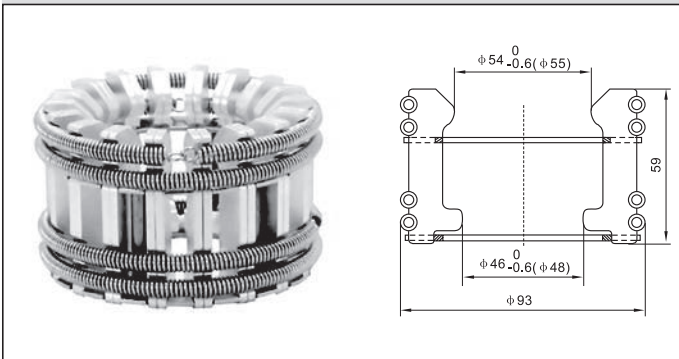

Model No.: LYA109 GC5-1600A Tulip contact with 36 sheets