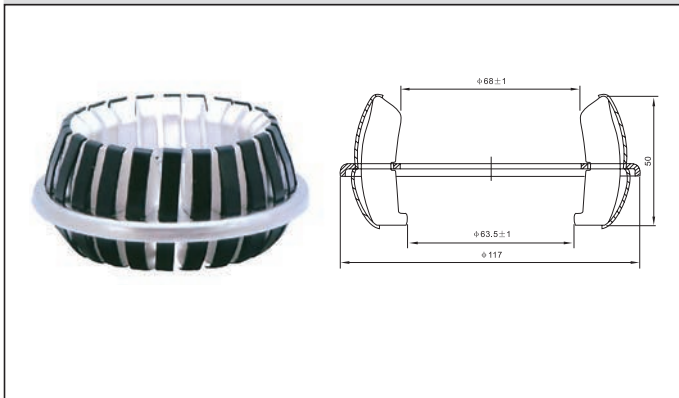

Model No.: LYA205 GC4-2500A Ball shape Tulip contact with 24 sheets