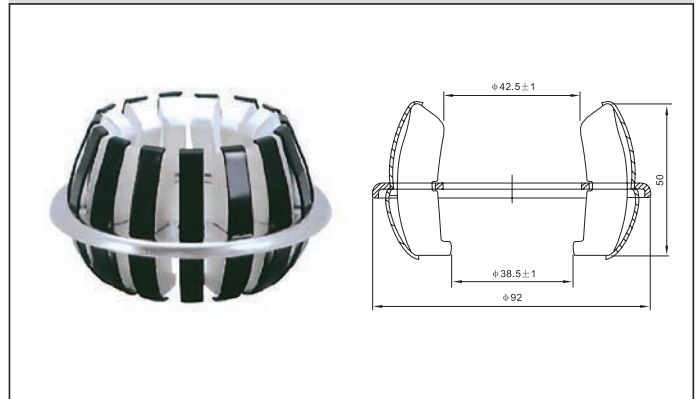

# BALL SHAPE TULIP CONTACT SERIES

Model No.: LYA201 GC4-400A Ball shape Tulip contact with 4 sheets

Model No.: LYA202 GC4-630A Ball shape Tulip contact with 6 sheets

Model No.: LYA203 GC4-1000A Ball shape Tulip contact with 10 sheets

Model No.: LYA204 GC4-1250A Ball shape Tulip contact with 15 sheets

Model No.: LYA205 GC4-2500A Ball shape Tulip contact with 24 sheets

Model No.: LYA206 GC4-3150A Ball shape Tulip contact with 30 sheets