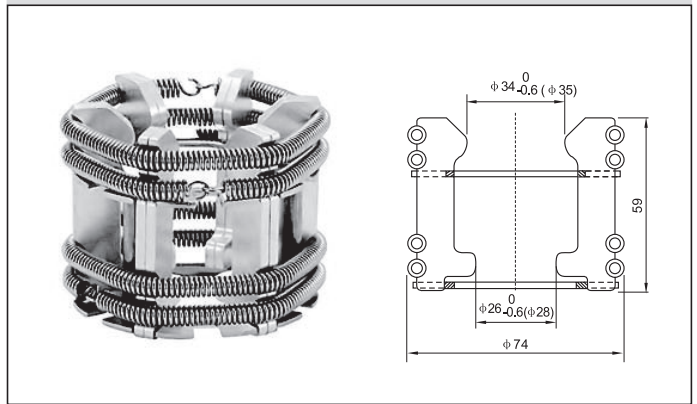

Model No.: LYA103 GC5-630/1000A Tulip contact with 12 sheets