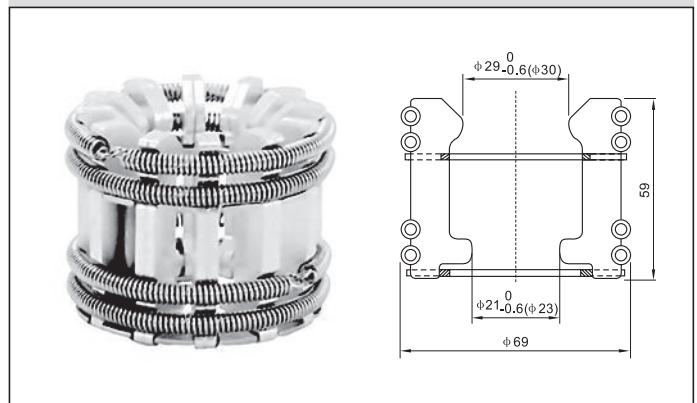

Model No.: LYA121 GC5-1000A Tulip contact with 24 sheets