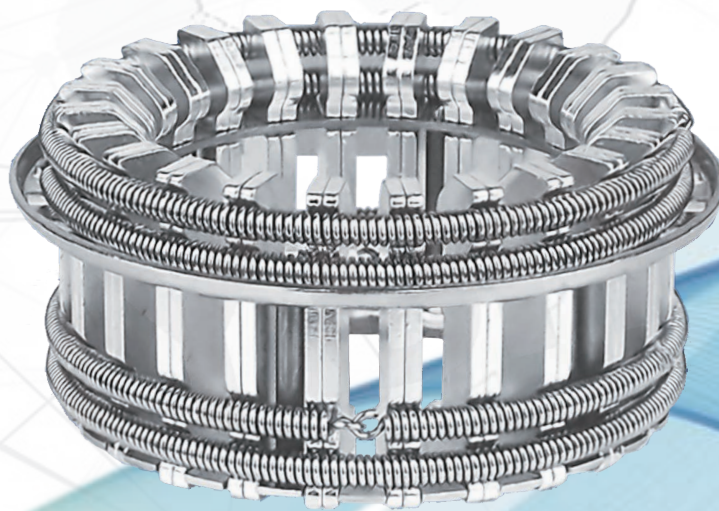

SHOW PRODUCT

Conductive accessories series