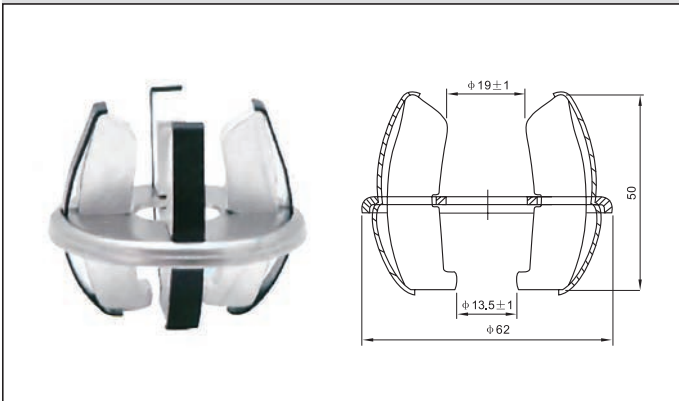

Model No.: LYA118 GC5-4000A Tulip contact with 84 sheets

Model No.: LYA130 GC5-4000A Tulip contact with 84 sheets

# BALL SHAPE TULIP CONTACT SERIES

Model No.: LYA201 GC4-400A Ball shape Tulip contact with 4 sheets

Model No.: LYA202 GC4-630A Ball shape Tulip contact with 6 sheets

Model No.: LYA203 GC4-1000A Ball shape Tulip contact with 10 sheets