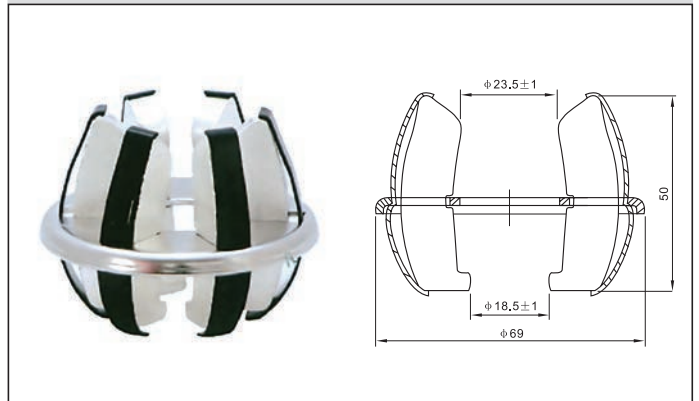

Model No.: LYA118 GC5-4000A Tulip contact with 84 sheets

Model No.: LYA130 GC5-4000A Tulip contact with 84 sheets

# BALL SHAPE TULIP CONTACT SERIES

Model No.: LYA201 GC4-400A Ball shape Tulip contact with 4 sheets

Model No.: LYA202 GC4-630A Ball shape Tulip contact with 6 sheets

Model No.: LYA203 GC4-1000A Ball shape Tulip contact with 10 sheets