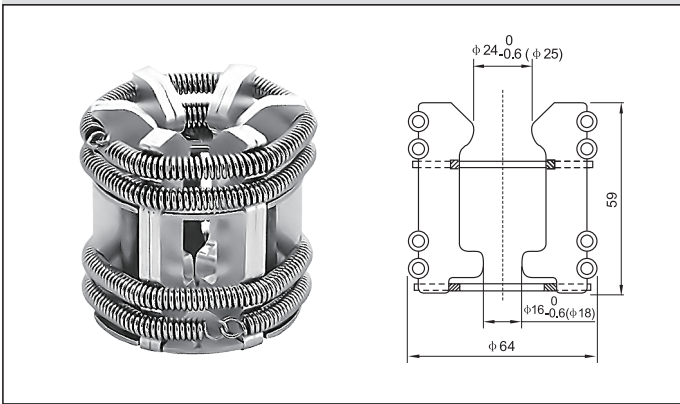

TULIP CONTACT SERIES

Model No.: LYA119 GC5-630A Tulip contact with 12 sheets