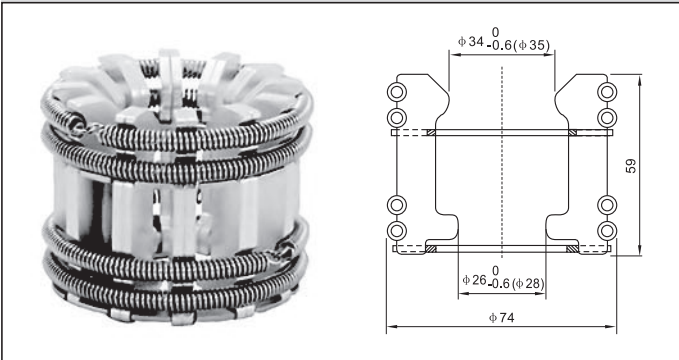

Model No.: LYA106 GC5-630/1250A Tulip contact with 24 sheets