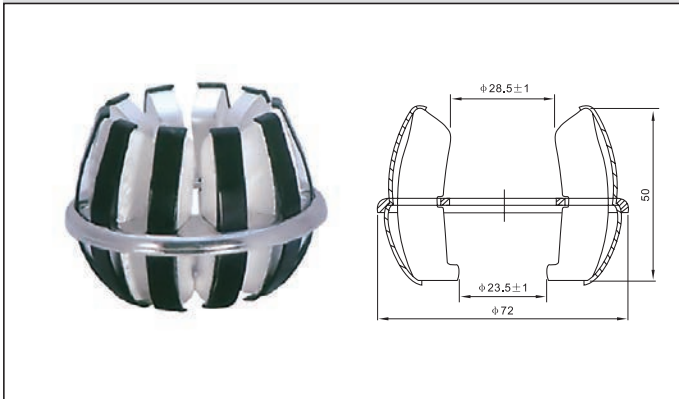

# BALL SHAPE TULIP CONTACT SERIES

Model No.: LYA201 GC4-400A Ball shape Tulip contact with 4 sheets

Model No.: LYA202 GC4-630A Ball shape Tulip contact with 6 sheets

Model No.: LYA203 GC4-1000A Ball shape Tulip contact with 10 sheets

Model No.: LYA204 GC4-1250A Ball shape Tulip contact with 15 sheets

Model No.: LYA205 GC4-2500A Ball shape Tulip contact with 24 sheets

Model No.: LYA206 GC4-3150A Ball shape Tulip contact with 30 sheets