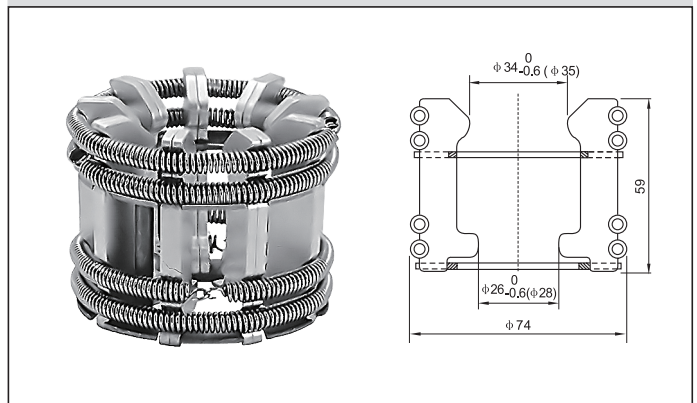

### Structural Features

- Annular spring with uniform pressure
- Adopt imported non-magnetic stainless steel, avoid eddy current
- Thick silver coating, strong abrasion strength
- Anti-tarnishing processing, avoid silver coating oxidation off
- Fixed contact insertion depth for reference:  $34 \pm 2$ mm

# TULIP CONTACT SERIES

Model No.: LYA119 GC5-630A Tulip contact with 12 sheets

Model No.: LYA103 GC5-630/1000A Tulip contact with 12 sheets

Model No.: LYA120 GC5-630/800A Tulip contact with 18 sheets

Model No.: LYA104 GC5-630/1000A Tulip contact with 18 sheets